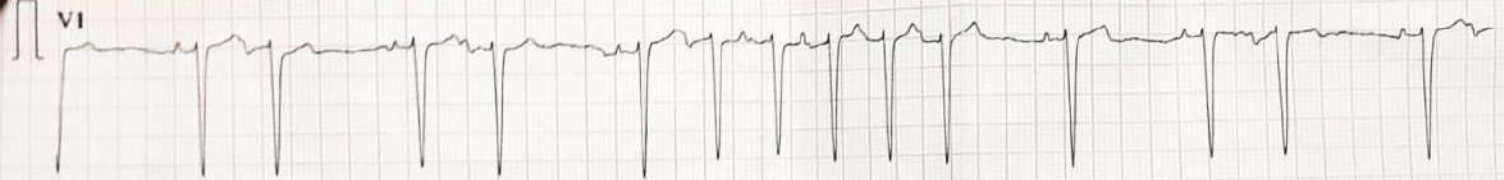

ID: 54804

ID: 54804

19-11-2019 0:  
Years

Benami 64/m

0.67 0 7-25Hz AC50 25mm/s 10mm/mV ♥112

ID: 54804

19-11-2019 ( )  
Years

0.67 25Hz AC50 25mm/s 10mm/mV ♥136

ID: 54804

19-11-2019 08:52:08 AM  
Years

Rathan

Burmi 6y1m

00:00 ♥119

00:10 ♥64